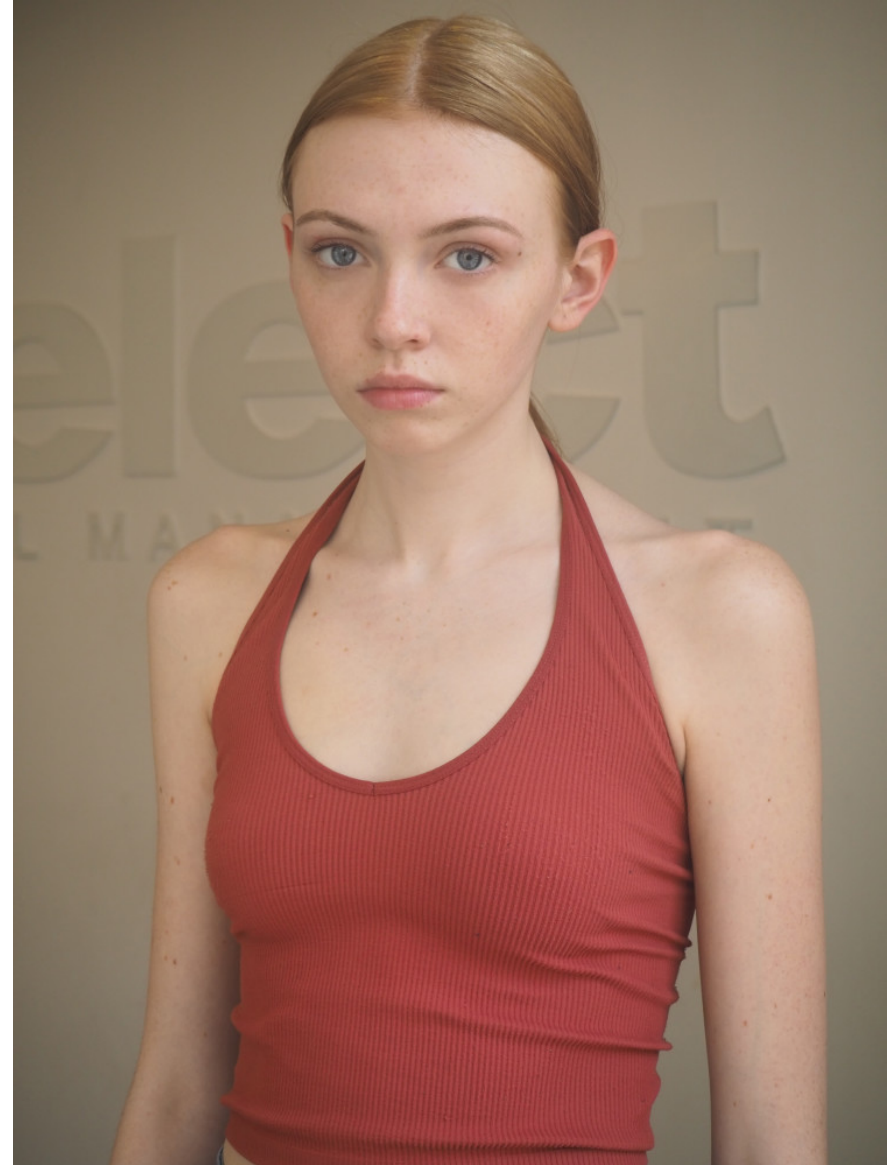

OLIVIA FAIRHURST-TREW

Height: 180cm / 5' 11" Bust: 81cm / 32" A Waist: 64cm 25" Hips: 86cm / 34" Shoes: 40 EU / 9 US / 7 UK Hair: Strawberry blonde Eyes: Blue

OLIVIA FAIRHURST-TREW

Height: 180cm / 5' 11" Bust: 81cm / 32" A Waist: 64cm 25" Hips: 86cm / 34" Shoes: 40 EU / 9 US / 7 UK Hair: Strawberry blonde Eyes: Blue

OLIVIA FAIRHURST-TREW

Height: 180cm / 5' 11" Bust: 81cm / 32" A Waist: 64cm 25" Hips: 86cm / 34" Shoes: 40 EU / 9 US / 7 UK Hair: Strawberry blonde Eyes: Blue