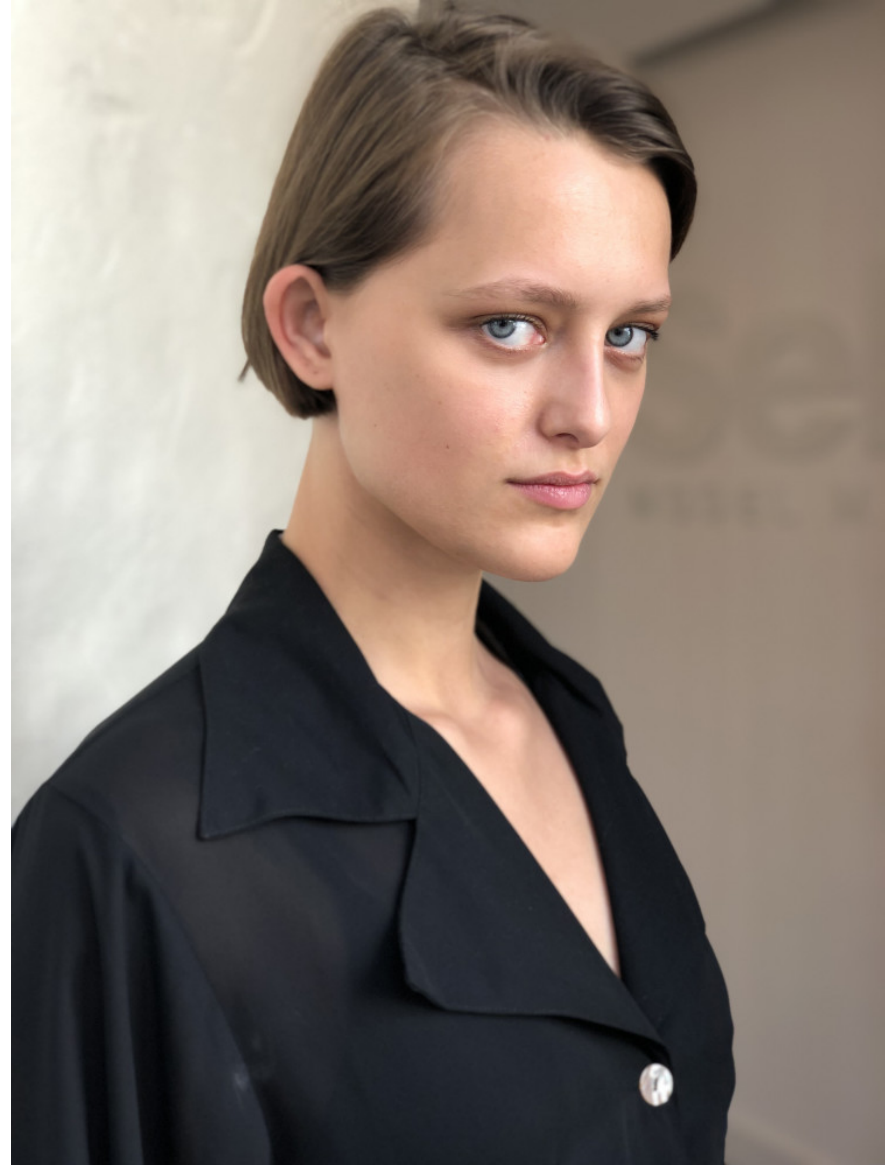

JIP BOXSTART

Height: 178cm / 5' 10" Bust: 81.5cm / 32" Waist: 63cm 25" Hips: 89cm / 35" Shoes: 40 EU / 9 US / 7 UK Hair: Brown Eyes: Blue grey

JIP BOXSTART

Height: 178cm / 5' 10" Bust: 81.5cm / 32" Waist: 63cm 25" Hips: 89cm / 35" Shoes: 40 EU / 9 US / 7 UK Hair: Brown Eyes: Blue grey