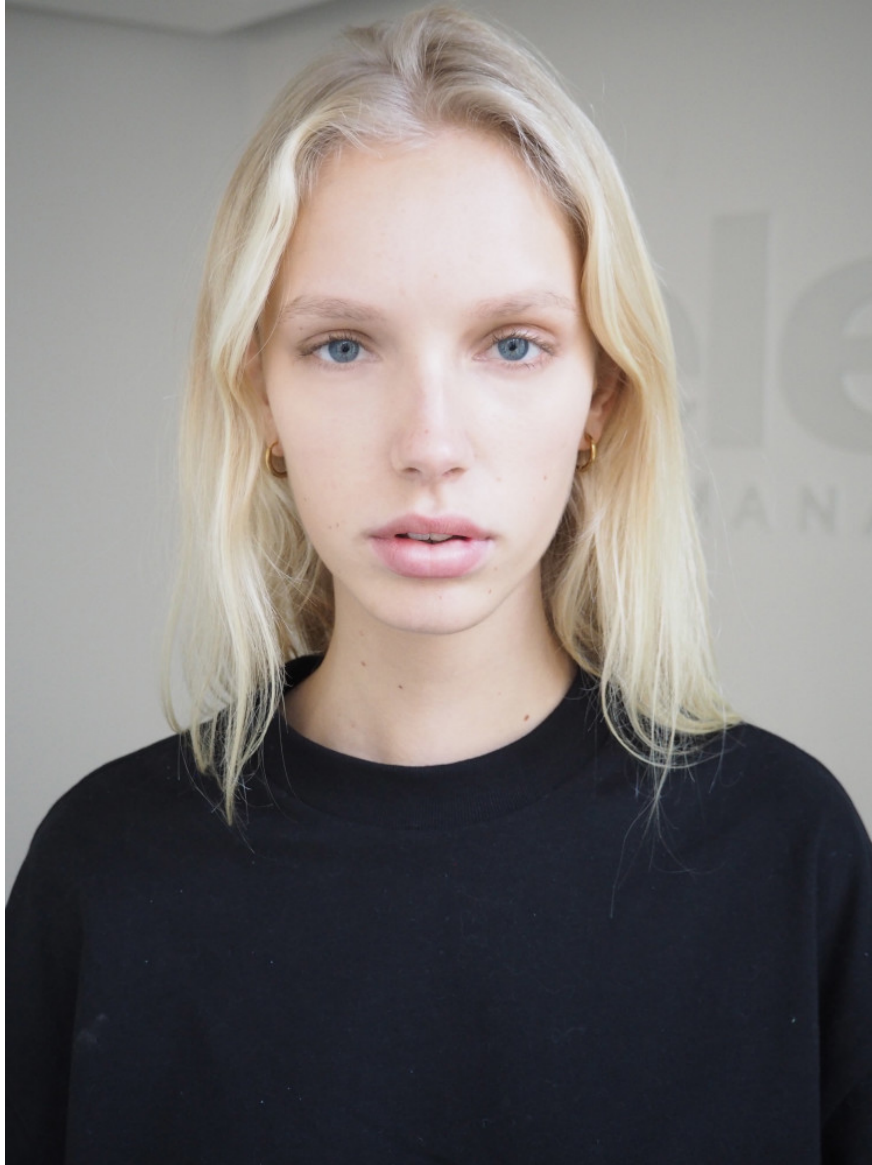

JESSIE BLOEMENDAAL

Height: 180.5cm / 5' 11" Bust: 79cm / 31" B Waist: 61.5cm 24" Hips: 87cm / 34½" Shoes: 39 EU / 8 US / 6 UK Hair: Blond Eyes: Blue

JESSIE BLOEMENDAAL

Height: 180.5cm / 5' 11" Bust: 79cm / 31" B Waist: 61.5cm 24" Hips: 87cm / 34½" Shoes: 39 EU / 8 US / 6 UK Hair: Blond Eyes: Blue

JESSIE BLOEMENDAAL

Height: 180.5cm / 5' 11" Bust: 79cm / 31" B Waist: 61.5cm 24" Hips: 87cm / 34½" Shoes: 39 EU / 8 US / 6 UK Hair: Blond Eyes: Blue

HEIGHT 5'11.5/181
BUST 31/79
WAIST 23/59
HIPS 34.5/88
SHOES 6/34
HAIR BLONDE
EYES BLUE