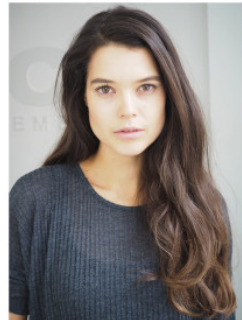

SARAH ANN

Height: 175cm / 5' 9" Bust: 81cm / 32" B Waist: 61cm 24" Hips: 86cm / 34" Shoes: 39 EU / 8 US / 6 UK Hair: Brown Eyes: Brown

SARAH ANN

Height: 175cm / 5' 9" Bust: 81cm / 32" B Waist: 61cm 24" Hips: 86cm / 34" Shoes: 39 EU / 8 US / 6 UK Hair: Brown Eyes: Brown

SARAH ANN

Height: 175cm / 5' 9" Bust: 81cm / 32" B Waist: 61cm 24" Hips: 86cm / 34" Shoes: 39 EU / 8 US / 6 UK Hair: Brown Eyes: Brown

Select

MODEL MANAGEMENT

HEIGHT 5'9/175
BUST 32/81
WAIST 24/61
HIPS 34/86
SHOES 6/39
HAIR BROWN
EYES BROWN