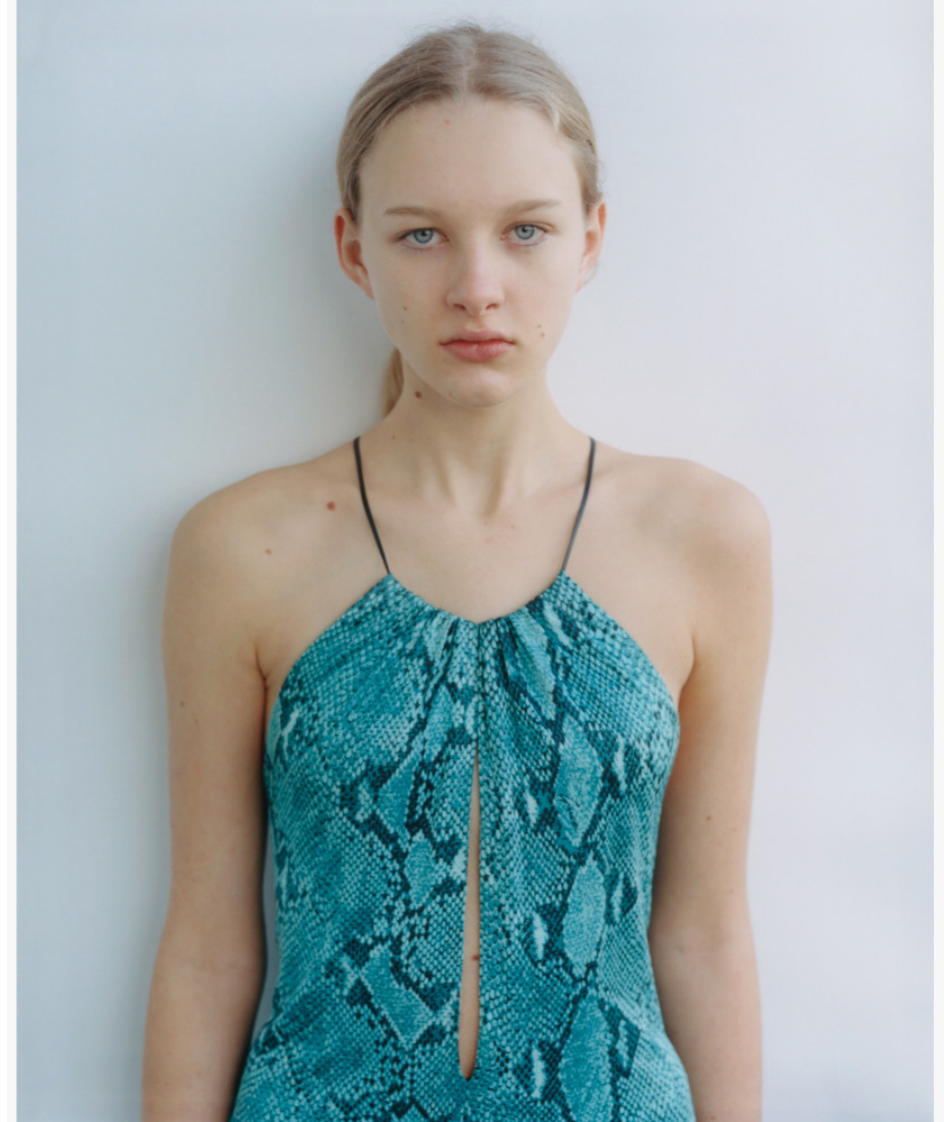

ZOE LOCKWOOD

Height: 169.5cm / 5' 6½" Bust: 73.5cm / 29" A Waist: 62.5cm 24½" Hips: 86cm / 34" Shoes: 39 EU / 8 US / 6 UK Hair: Blond Eyes: Blue

ZOE LOCKWOOD

Height: 169.5cm / 5' 6½" Bust: 73.5cm / 29" A Waist: 62.5cm 24½" Hips: 86cm / 34" Shoes: 39 EU / 8 US / 6 UK Hair: Blond Eyes: Blue